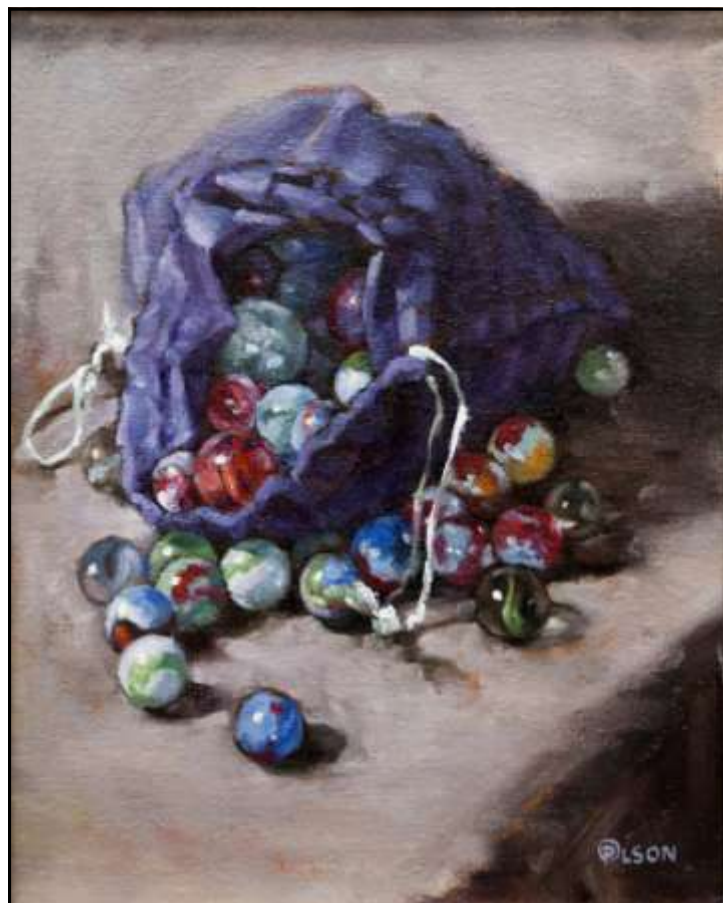

MAG 28th Annual Juried Exhibit Awards

Best Of Show
"Tuscon Countryside"
Fiber Art
by Lenore Crawford

Jurors: Alethea and Carlos Cruz

Best 3D: "Coraza" by Hermelinda Roof

Best 2D: "Grandmas's Marbles" by Priscilla Olson