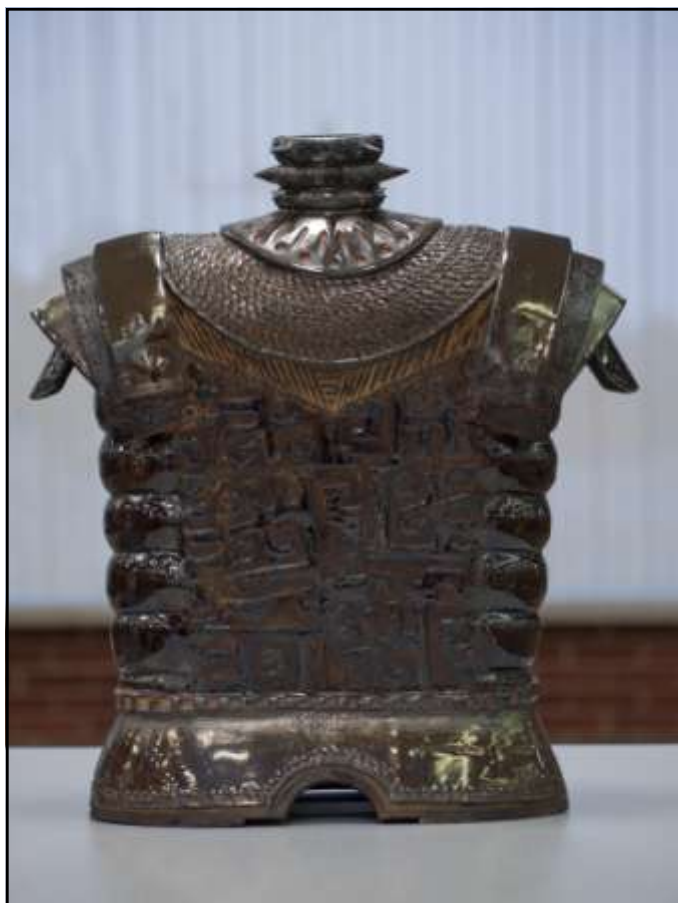

MAG 28th Annual Juried Exhibit Awards

Best Of Show
"Tuscon Countryside"
Fiber Art
by Lenore Crawford

Jurors: Alethea and Carlos Cruz

Best 3D: "Coraza" by Hermelinda Roof

Best 2D: "Grandmas's Marbles" by Priscilla Olson

MAG 28th Annual Juried Exhibit Awards

Award of Excellence
"Puzzle" by Jasminka Blazina

Award of Excellence
"Spatial Kaleidoscope" by Luther Hale

Award of Excellence
"Sundance" acrylic by Gail Leduc

Award of Merit
"Contemplation" photograph by Chris Thompson