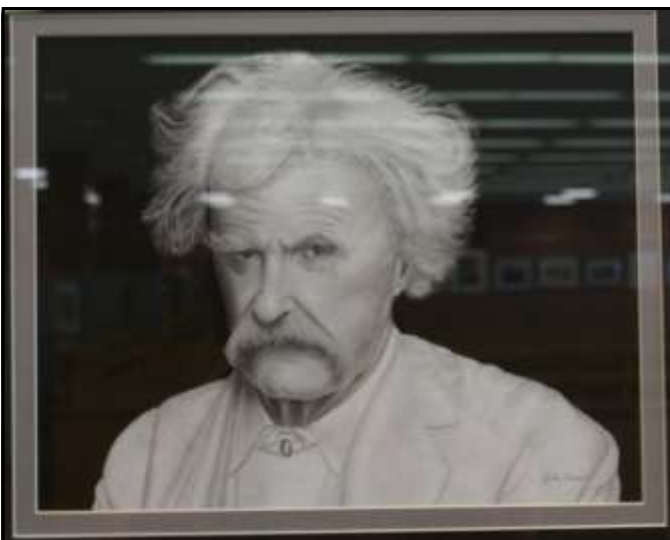

Award of Merit
"Mark Twain" graphite
by John Saam

Award of Merit
Missing photo