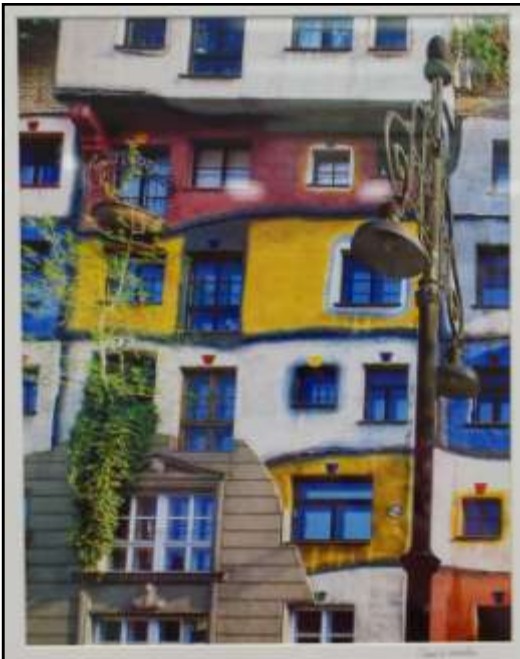

Award of Merit
"Old Warrior II" colored pencil by Don Rulf

Honorable Mention
"Hundertwasser House"
photograph
by Carol Buller